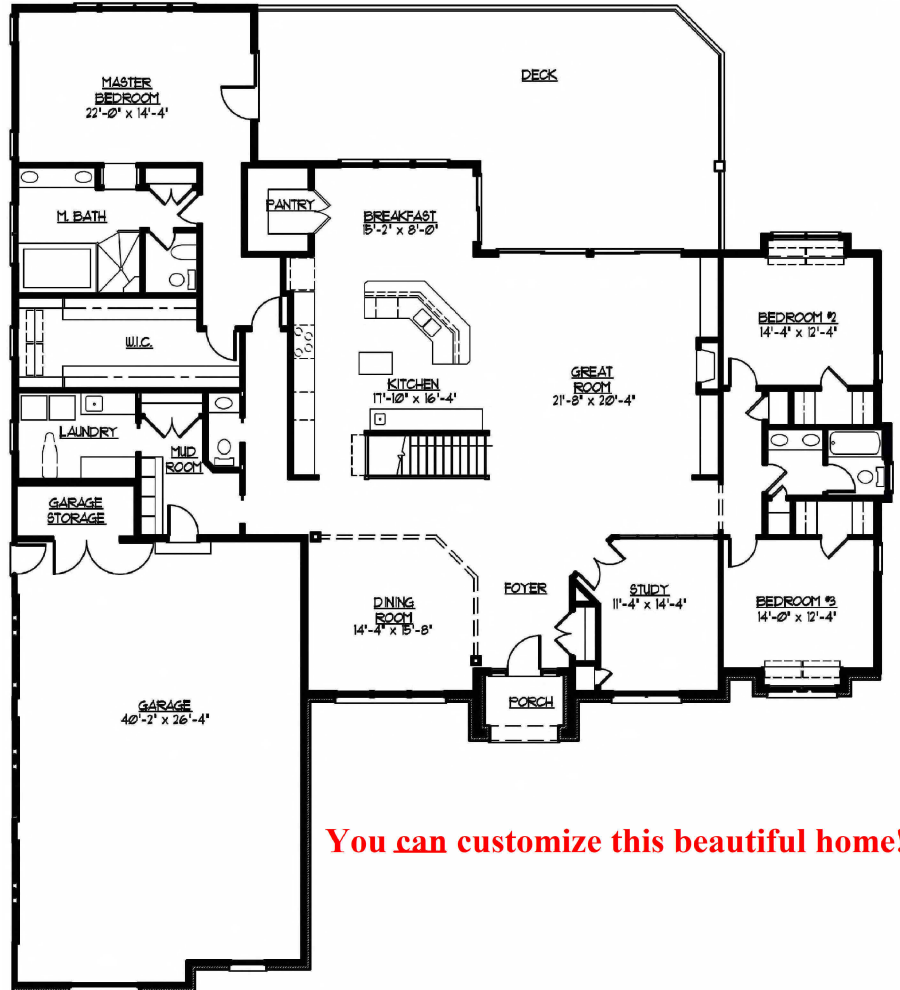

You can customize this beautiful home!

Interested? Ask to see photos!

Martin Custom Homes
mch-cny.com

Use your smart phone to read QR code and connect directly to mch-cny.com