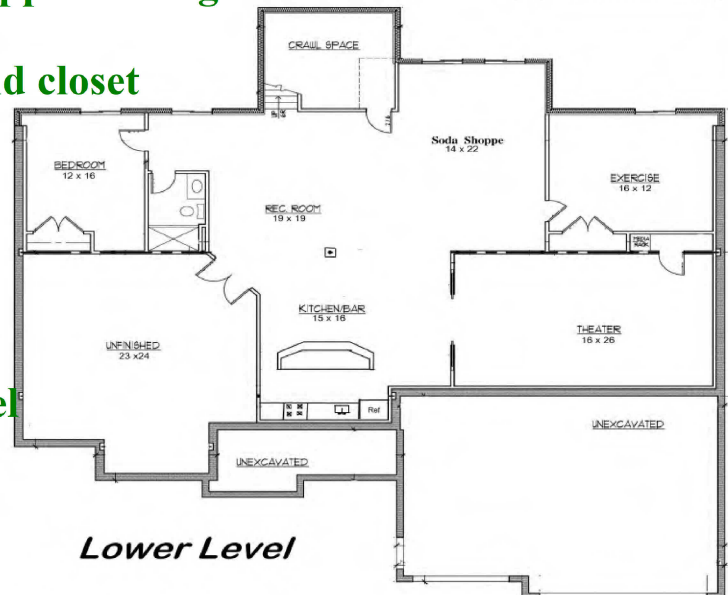

Interested?

Ask to see photos!

Martin Custom Homes
mch-cny.com

Use your smart phone to read QR code and connect directly to mch-cny.com