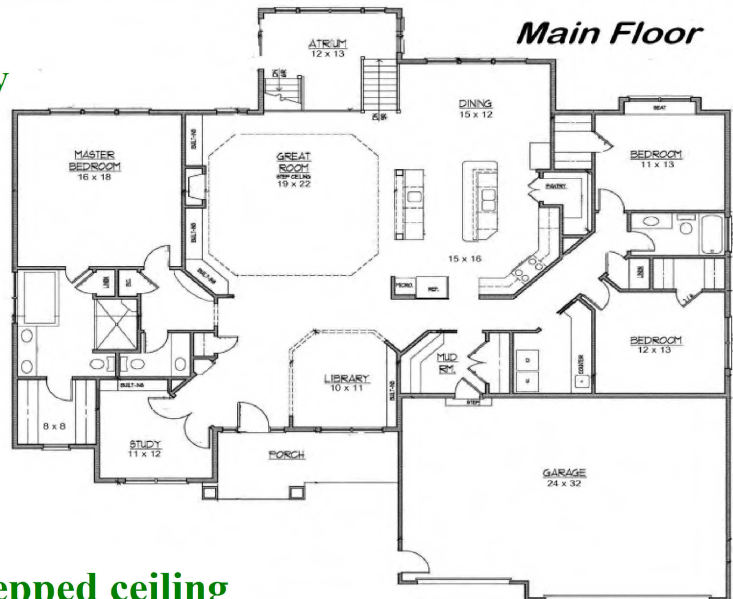

Interested?

Ask to see photos!

Martin Custom Homes
mch-cny.com

Use your smart phone to read QR code and connect directly to mch-cny.com