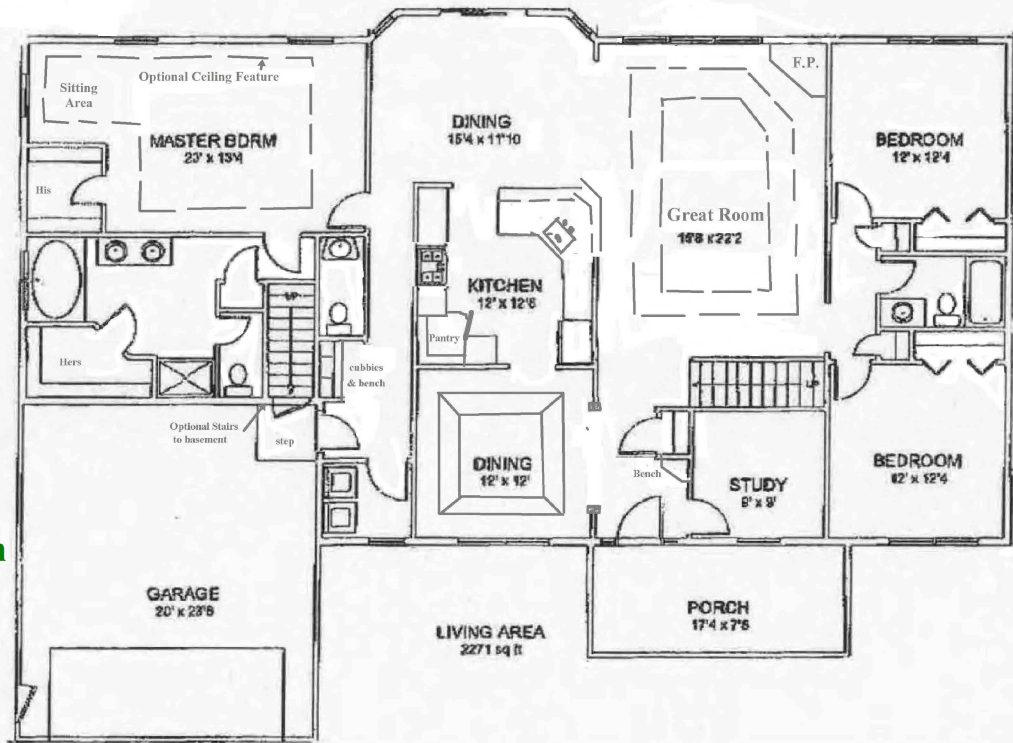

Interested? Ask to see Photos!

Martin Custom Homes
mch-cny.com

Use your smart phone to read QR code and connect directly to mch-cny.com