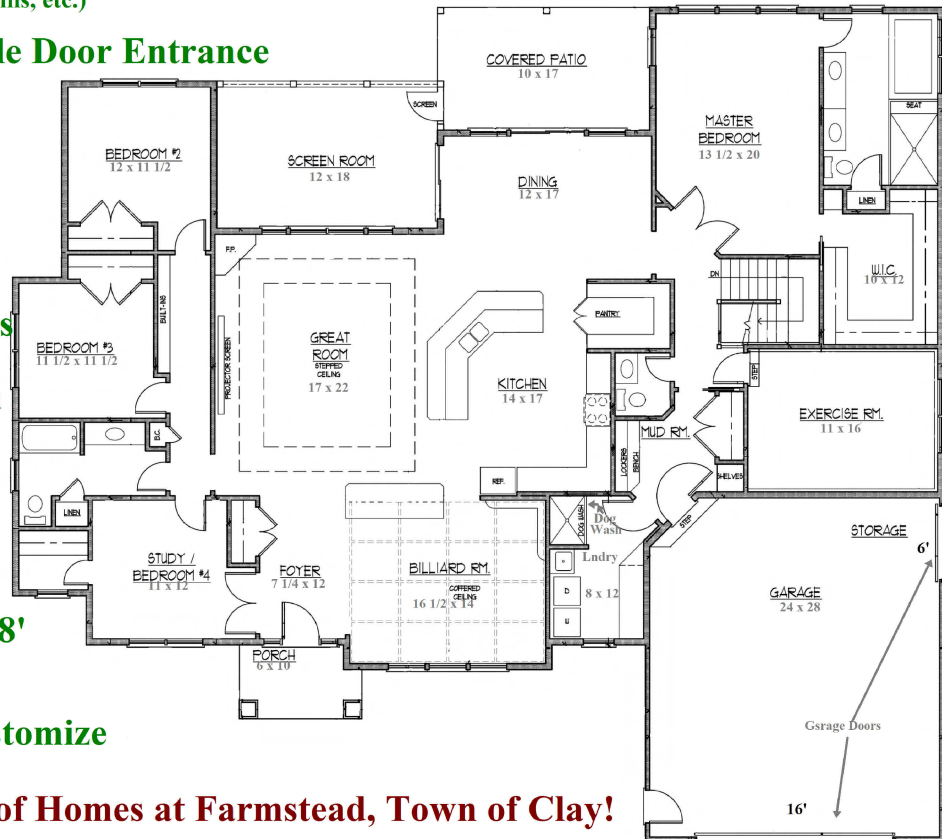

Direct access to your builder... anytime!

Andrew Martin
President
(315)374-4531
adm@mch-cny.com

The "Skyler Rose" 3017 Square Foot Ranch

3 to 4 Bedrooms
(Shown as a 3 Bedroom)

Screen Room

Covered Patio

2 1/2 Baths

1st Floor Exercise Room with concrete Floor
(eliminates bounce for treadmills, etc.)

Master Suite with Double Door Entrance

- Large Walk-in Closet
- Whirlpool Tub
- 4' x 6' Shower
- Linen closet
- Double vanity sinks

Study with French Doors

1st Floor Laundry Room
with a
42" Elevated Dog Wash

Billiard Room

2 1/2 Car Garage 24' x 28'
(Has a side 6' Overhead Door)

Floor Plan is easy to Customize

2014 Parade of Homes at Farmstead, Town of Clay!