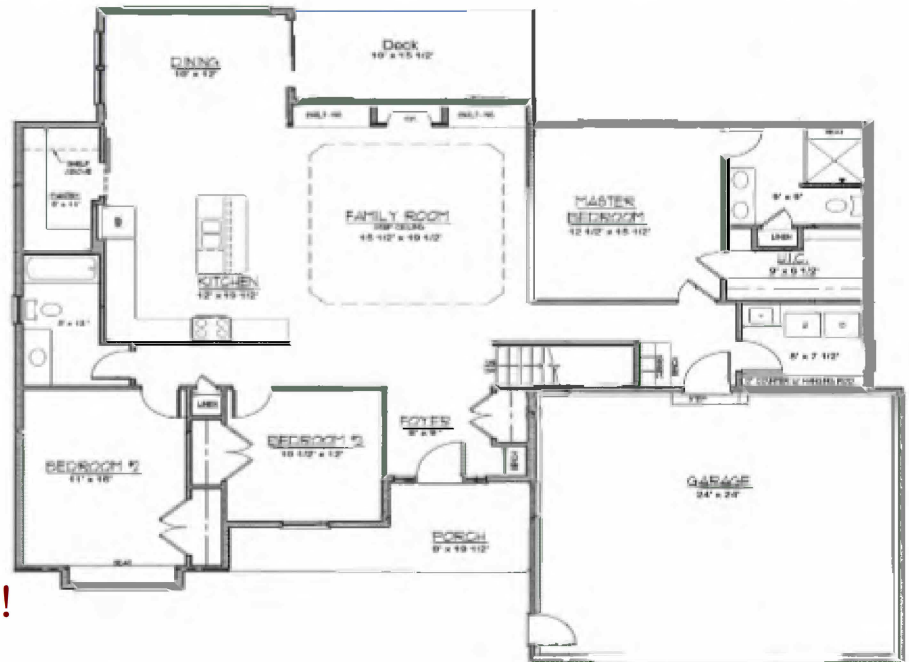

Great basement to finish!

This version has 1' taken from the MBR and given to the great room

Interested? Ask to see photos!

Martin Custom Homes
mch-cny.com

Use your smart phone to read QR code and connect directly to mch-cny.com