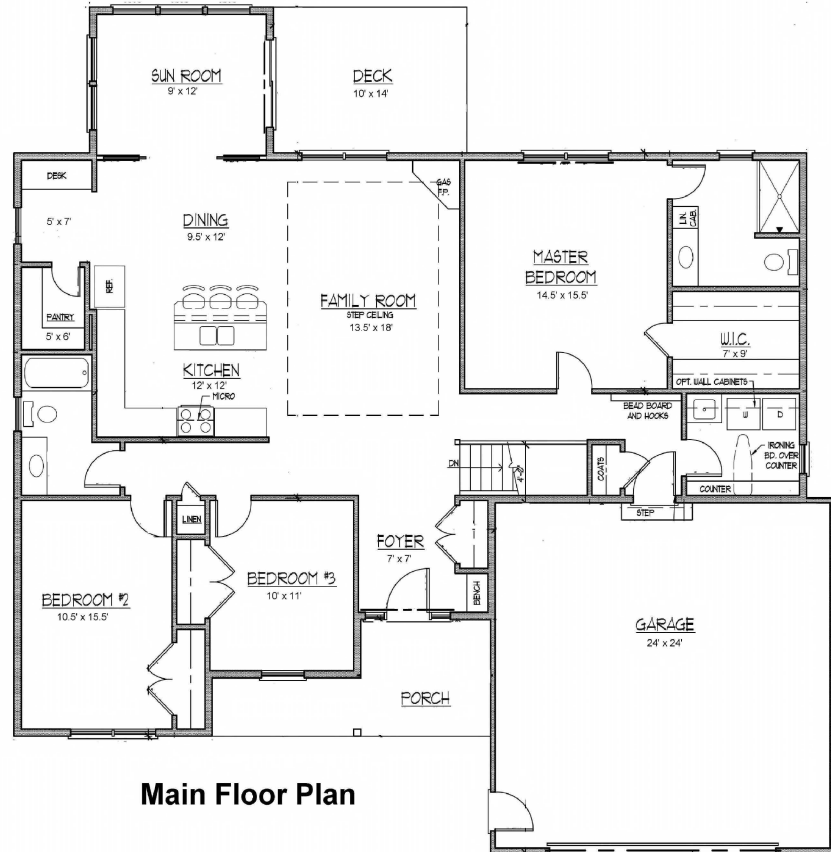

Main Floor Plan

Interested? Ask to see photos!

Martin Custom Homes

mch-cny.com

Use your smart phone to read QR code and connect directly to mch-cny.com