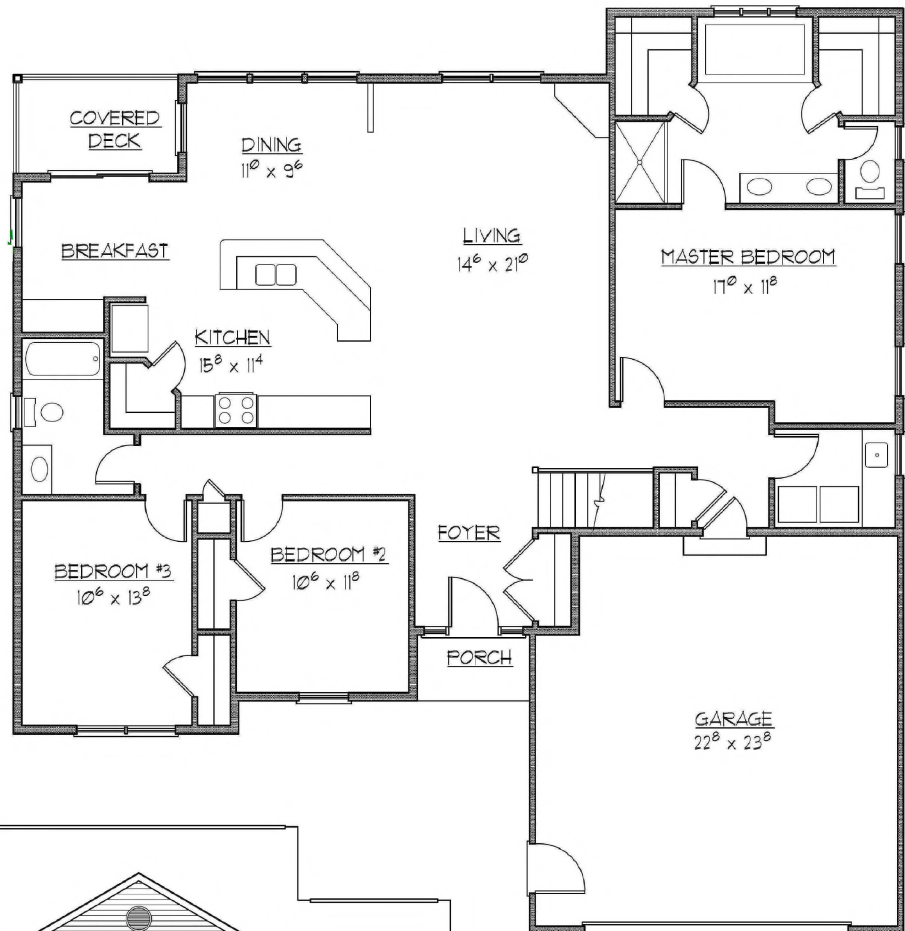

Optional 3 car garage
34' x 23 1/2' / 21 1/2'

Martin Custom Homes
mch-cny.com

Use your smart phone to read QR code and connect directly to mch-cny.com