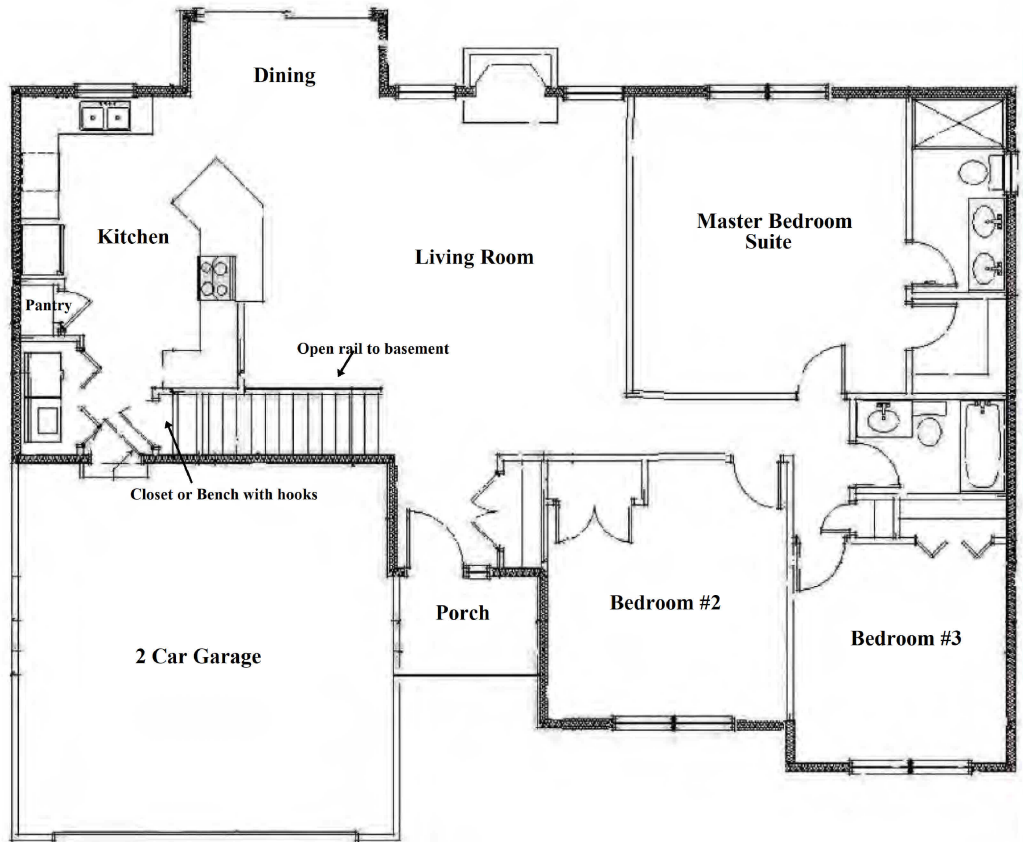

Interested? Ask to see photos!

Martin Custom Homes
mch-cny.com

Use your smart phone to read QR code and connect directly to mch-cny.com