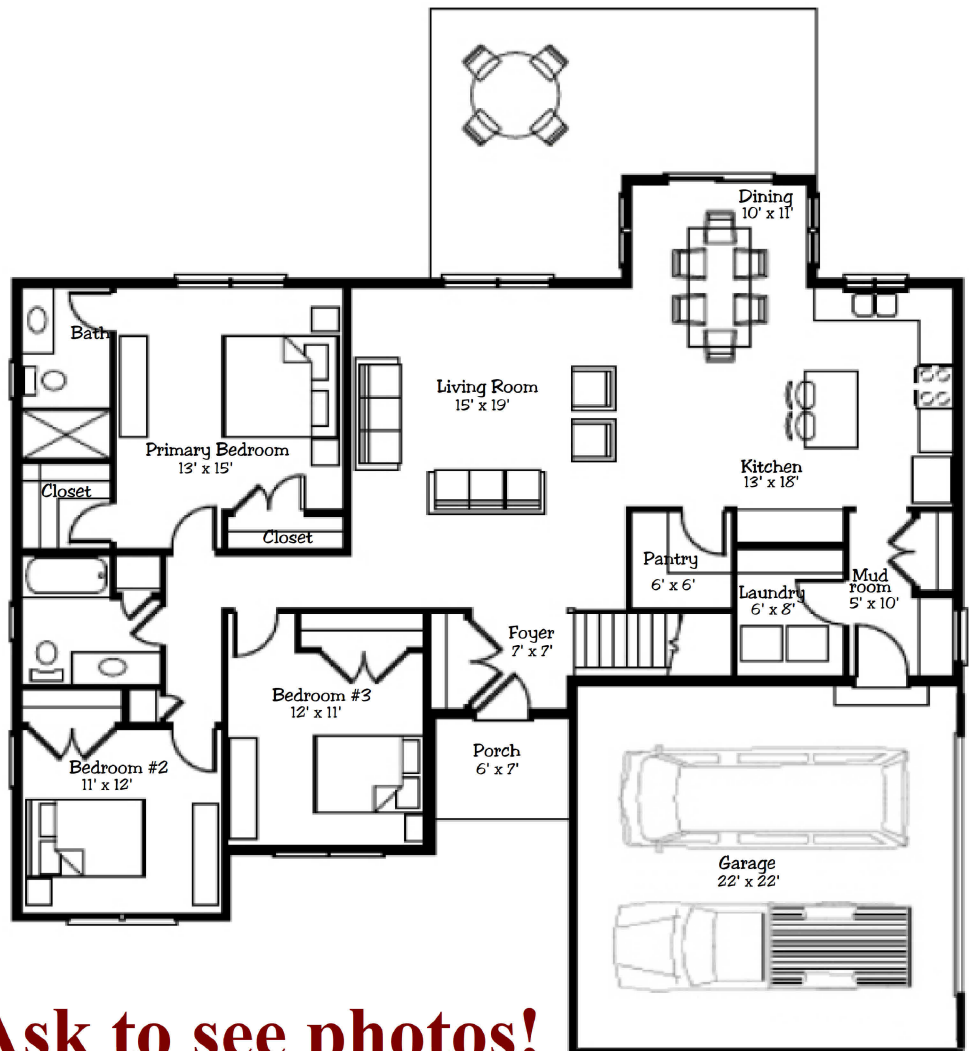

Interested? Ask to see photos!

Martin Custom Homes
mch-cny.com

Use your smart phone
to read QR code and
connect directly to
mch-cny.com