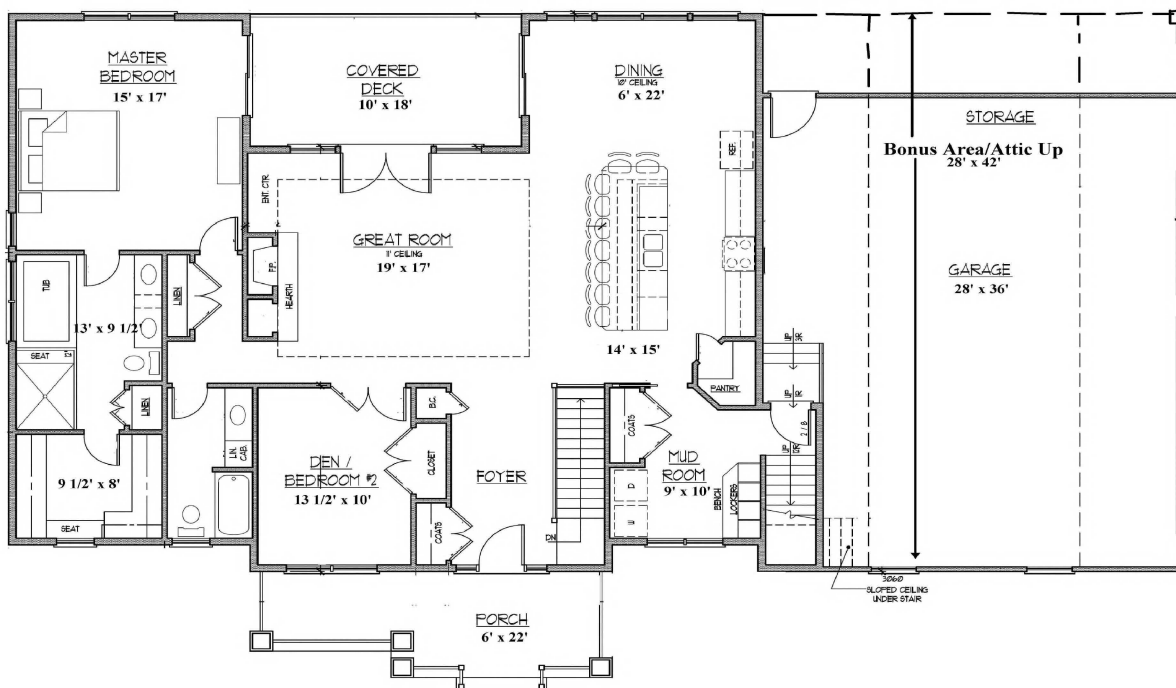

**Shown with additional
588 sf Bonus/attic
over garage**