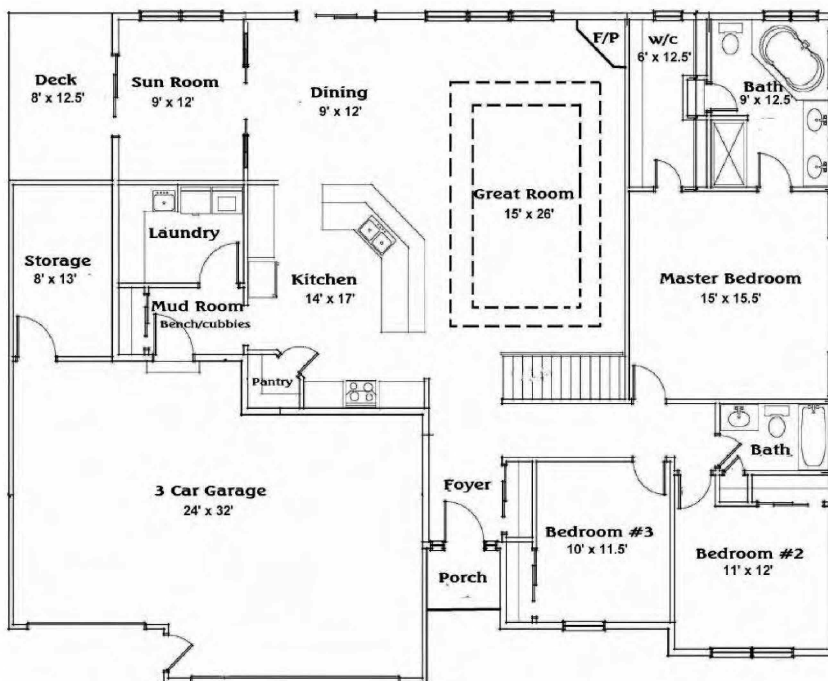

Lots of ways to customize this plan to your liking!

Interested? Ask to see photos!

Martin Custom Homes
mch-cny.com

Use your smart phone
to read QR code and
connect directly to
mch-cny.com