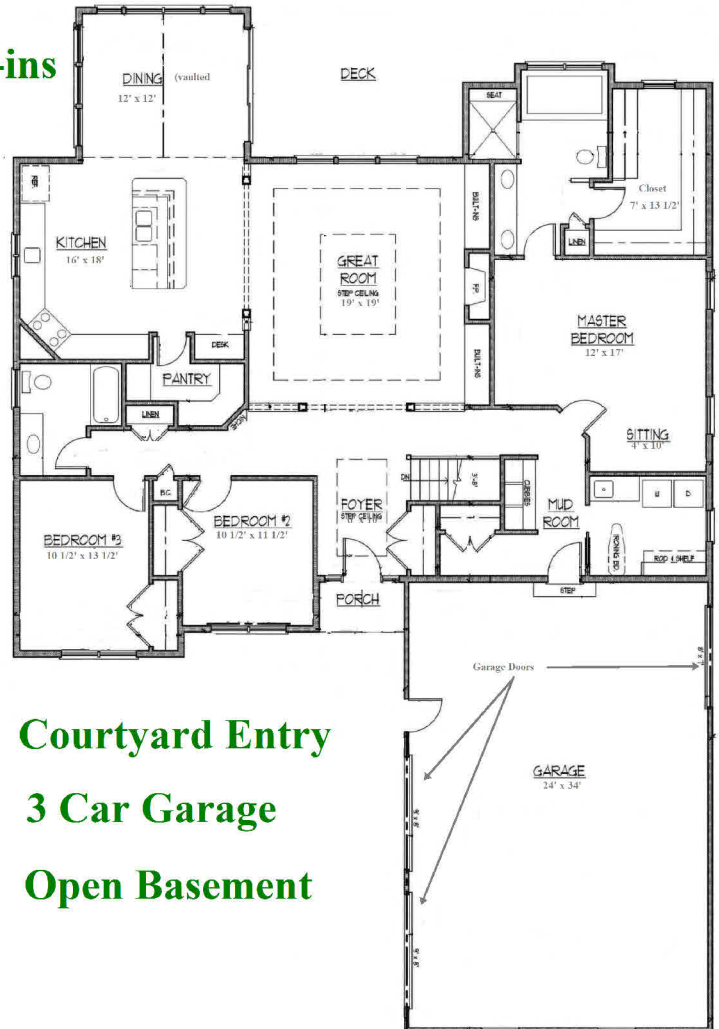

Martin Custom Homes

www.MCH-CNY.com

7527 Buckley Road

N Syracuse, NY 13212

Phone: (315)452-3245

Fax: (315)452-9454

email: martins@mch-cny.com

Excellence in building your dreams!

Direct access to your builder... anytime!

Andrew Martin

President

(315)374-4531

adm@mch-cny.com

The "Katarina"

2329 square Foot Ranch

Open Floor Plan

3 Bedrooms

2 Full Baths

Huge Kitchen

9'+ Walk-in Pantry

Great Room /Ceiling Feature / Built-ins

Large Semi-Formal Dining Room

Master Suite with Sitting Area

First Floor Laundry Room

Wide Hallways

Wide Stairway (Open Rail at top - optional open Rail at the bottom with finished Basement)

Optional Finished Basement Plan
(adds 1600-1700 s.f.)

Courtyard Entry

3 Car Garage

Open Basement

Interested? Ask to see photos!

Martin Custom Homes
mch-cny.com

Use your smart phone to read QR code and connect directly to mch-cny.com