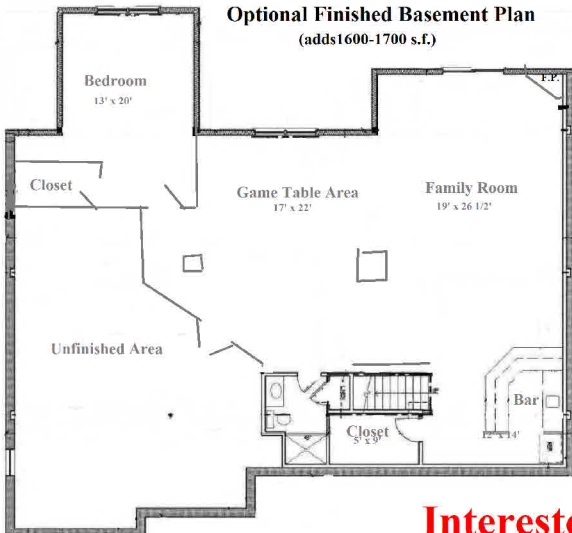

Martin Custom Homes

www.MCH-CNY.com

7527 Buckley Road

N Syracuse, NY 13212

Phone: (315)452-3245

Fax: (315)452-9454

email: martins@mch-cny.com

Excellence in building your dreams!

Direct access to your builder... anytime!

Andrew Martin

President

(315)374-4531

adm@mch-cny.com

The "Katarina"

2329 square Foot Ranch

Open Floor Plan

3 Bedrooms

2 Full Baths

Huge Kitchen

9'+ Walk-in Pantry

Great Room /Ceiling Feature / Built-ins

Large Semi-Formal Dining Room

Master Suite with Sitting Area

First Floor Laundry Room

Wide Hallways

Wide Stairway (Open Rail at top - optional open Rail at the bottom with finished Basement)

Optional Finished Basement Plan
(adds 1600-1700 s.f.)

Courtyard Entry

3 Car Garage

Open Basement

Interested? Ask to see photos!

Martin Custom Homes
mch-cny.com

Use your smart phone to read QR code and connect directly to mch-cny.com