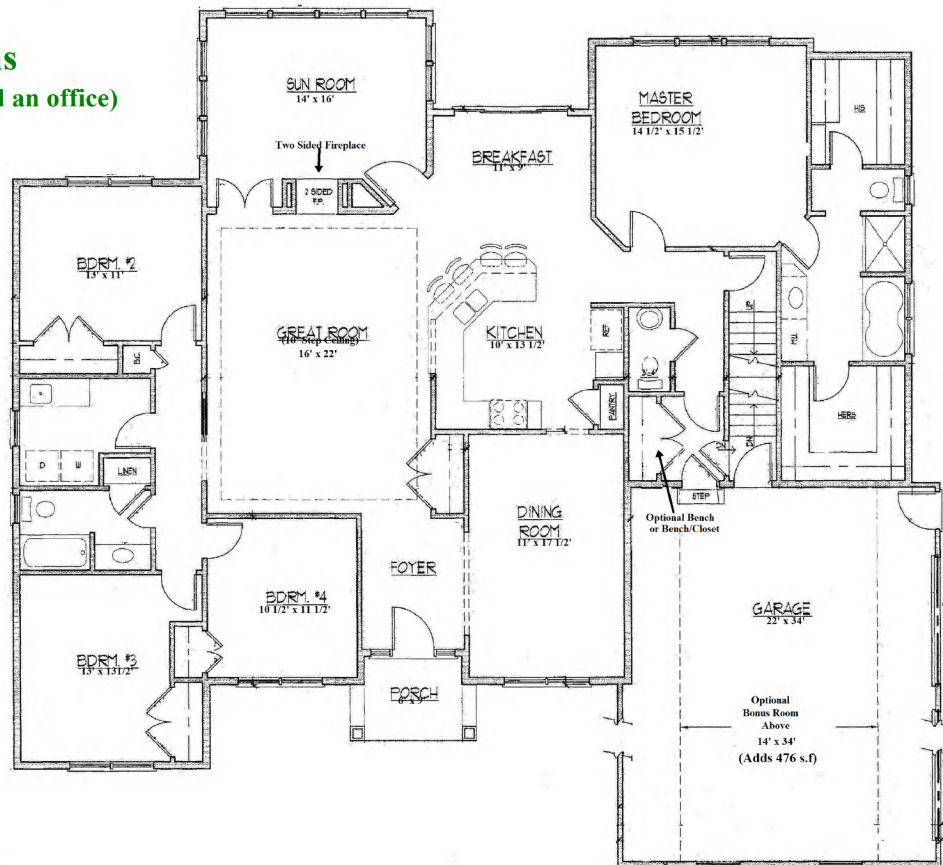

Martin Custom Homes
mch-cny.com

Use your smart phone to read QR code and connect directly to mch-cny.com