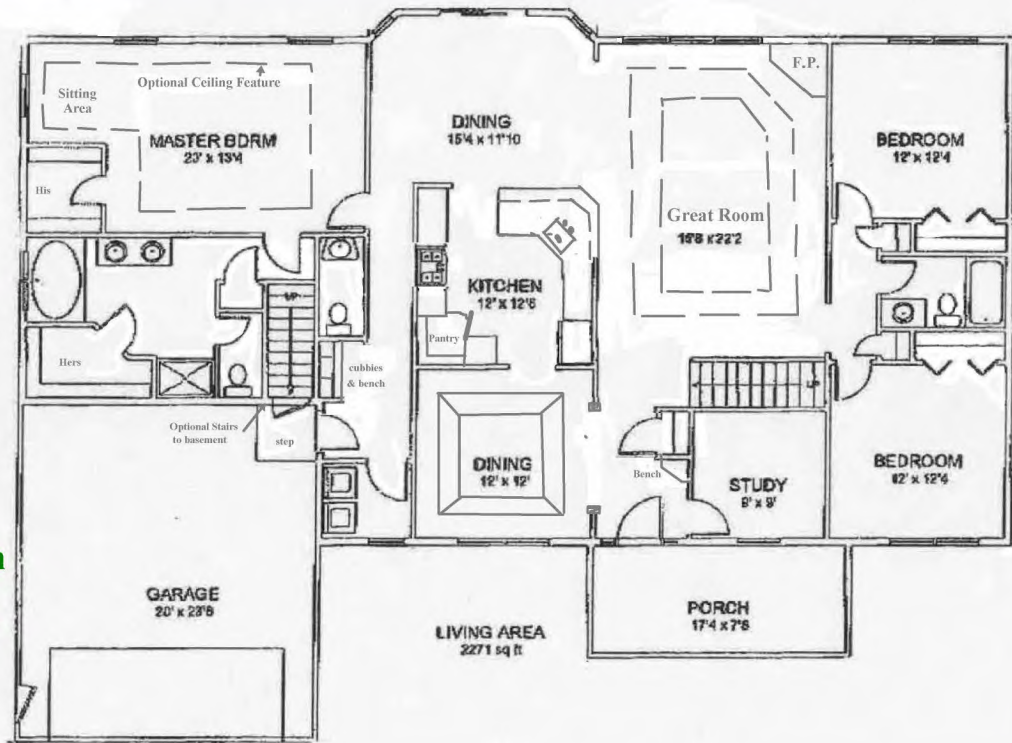

Dave Martin
(315)374-4527

Andrew Martin
(315)374-4531

The "Sue Ellen"

2271 Square Foot Ranch

Open Floor Plan

3 Bedrooms

2 1/2 Baths

Large Bedrooms

Great Master Suite

Sitting Area

His/Hers Closets

Whirl Pool Tub

4' Shower with Seat

Enclosed Toilet Area

Double Vanity Sinks

Formal Dining Room

Private Study/Office

Nice Front Porch

1st Floor Laundry

Many Optional Ceilings

Optional Stairwell to Basement in Garage

Interested? Ask to see Photos!

Martin Custom Homes
mch-cny.com