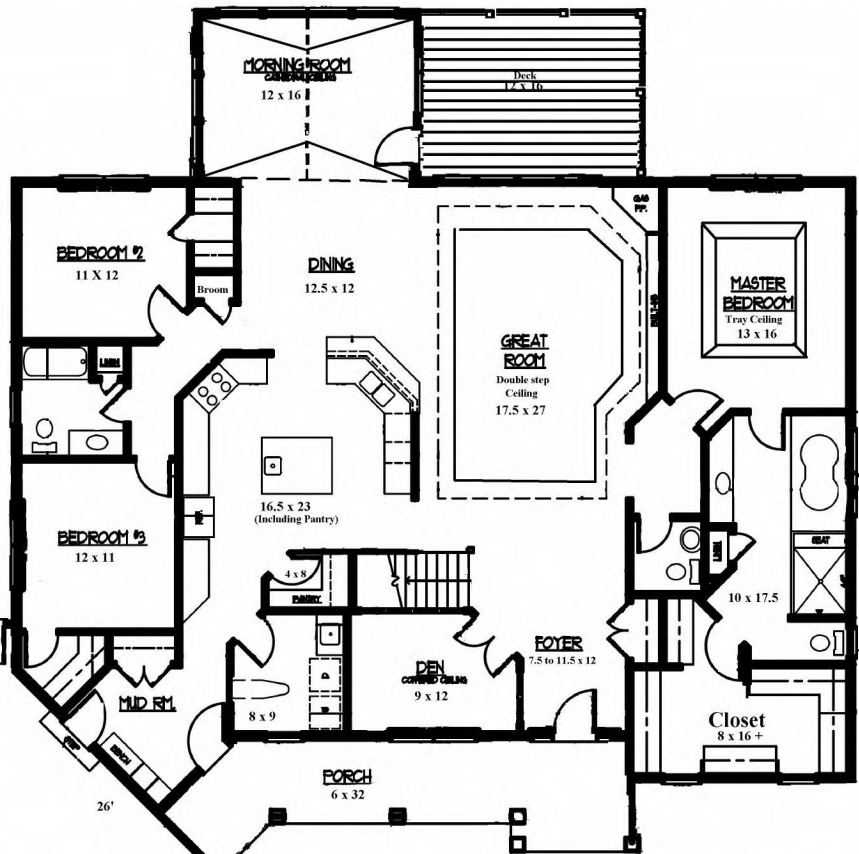

Andrew Martin
(315)374-4531

The "Linda Jean II"

2660 Square Foot Ranch

"Y" Design with Decorative Dormers

3 Bedrooms
All have walk-in closets

2 1/2 Baths

Open Floorplan

Huge Kitchen

- Large island with prep sink
- Walk-in pantry
- Breakfast bar

Vaulted Morning Room

Great Room with step ceilings

- Fireplace
- Built in Bookshelves

Extra wide stairway

- Open rail spindles at top and bottom
- Perfect for finished basements

Luxurious Master Suite

Den/Study with french doors
optional - 4 stained glass windows

Mud Room with Bench

1st Floor laundry Room

Large Country Front Porch

Optional Deck off the Morning Room

Huge 4 Car Garage