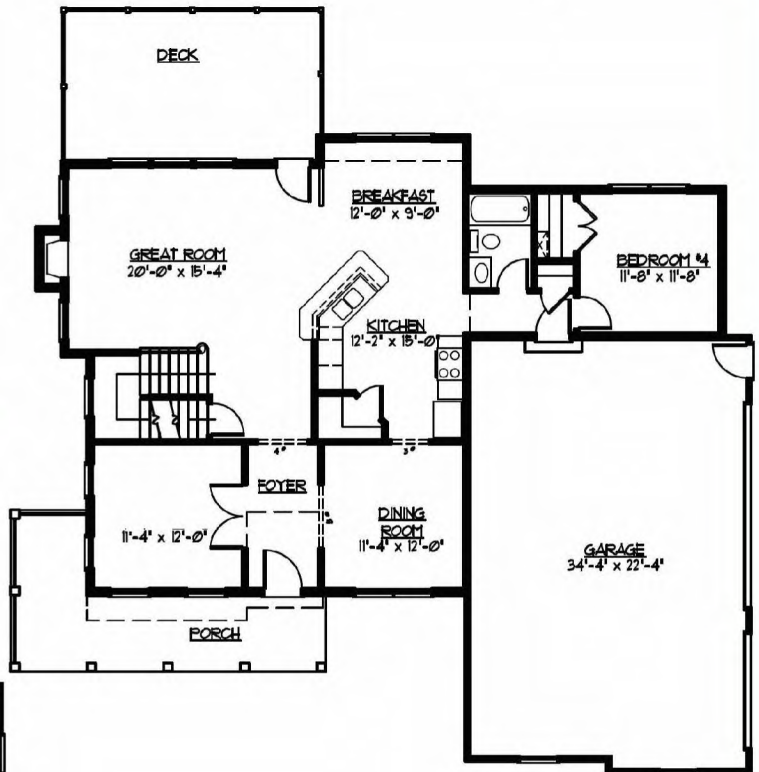

# The "Clairmont"

2365 Square Foot Colonial  
(includes the 201 sq. ft. Bonus Room)

**Huge Country Wrap Around Porch**

**4 Bedrooms**

(1st floor bedroom great for extended family or guest)

**3 Full Bathrooms**

**Formal Dining Room**

**Walk-in Pantry**

**3 car Garage**

**2nd Floor Laundry**

**Bonus Room**

**Home looks great with or without stone**

**2 Story Entrance Foyer with overlook**

**Master Bath - Separate toilet area**

- Huge 2 person shower
- Double sink vanity
- Linen closet

**Master Bedroom** (Optional ceiling feature: Tray - Vault - Step)

**Martin Custom Homes**  
**mch-cny.com**