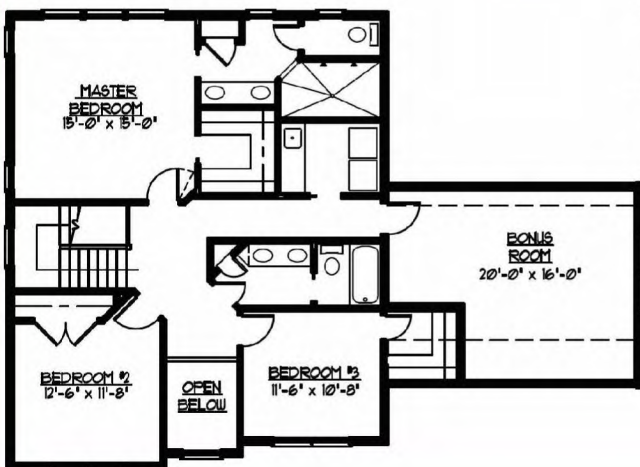

# The "Clairmont"

2365 Square Foot Colonial  
(includes the 201 sq. ft. Bonus Room)

**Huge Country Wrap Around Porch**

**4 Bedrooms**

(1st floor bedroom great for extended family or guest)

**3 Full Bathrooms**

**Formal Dining Room**

**Walk-in Pantry**

**3 car Garage**

**2nd Floor Laundry**

**Bonus Room**

**Home looks great with or without stone**

**2 Story Entrance Foyer with overlook**

**Master Bath - Separate toilet area**

- Huge 2 person shower
- Double sink vanity
- Linen closet

**Master Bedroom** (Optional ceiling feature: Tray - Vault - Step)

**Martin Custom Homes**  
**mch-cny.com**